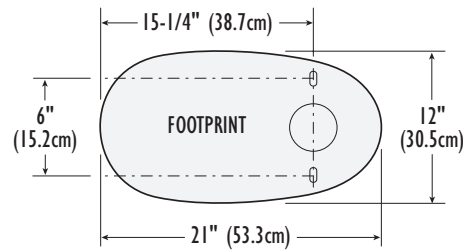

## SPECIFICATIONS

3140-V	Elongated Bowl	59 Lbs.
3425-V	12" Rough-In Tank	30 Lbs.

See other side for additional options.

Meets ASME A112.19.2 / CSA B45.1  
Seat Not Included

\*per MaP test

THE PROVEN LEADER  
IN FLUSHING PERFORMANCE™

## DIMENSIONS

**IMPORTANT:** Dimensions of fixtures are nominal and may vary within the range of tolerance established by the standards ASME A112.19.2 / CSA B45.1. These measurements are subject to change or cancellation. No responsibility is assumed for use of superseded or voided pages.

## SPECIFICATIONS

3140-V	Elongated Bowl	59 Lbs.
3425-V	12" Rough-In Tank	30 Lbs.
3434-V	10" Rough-In Tank	29 Lbs.
3435-V	14" Rough-In Tank	34 Lbs.
3439-V	12" Right Hand Flush	30 Lbs.