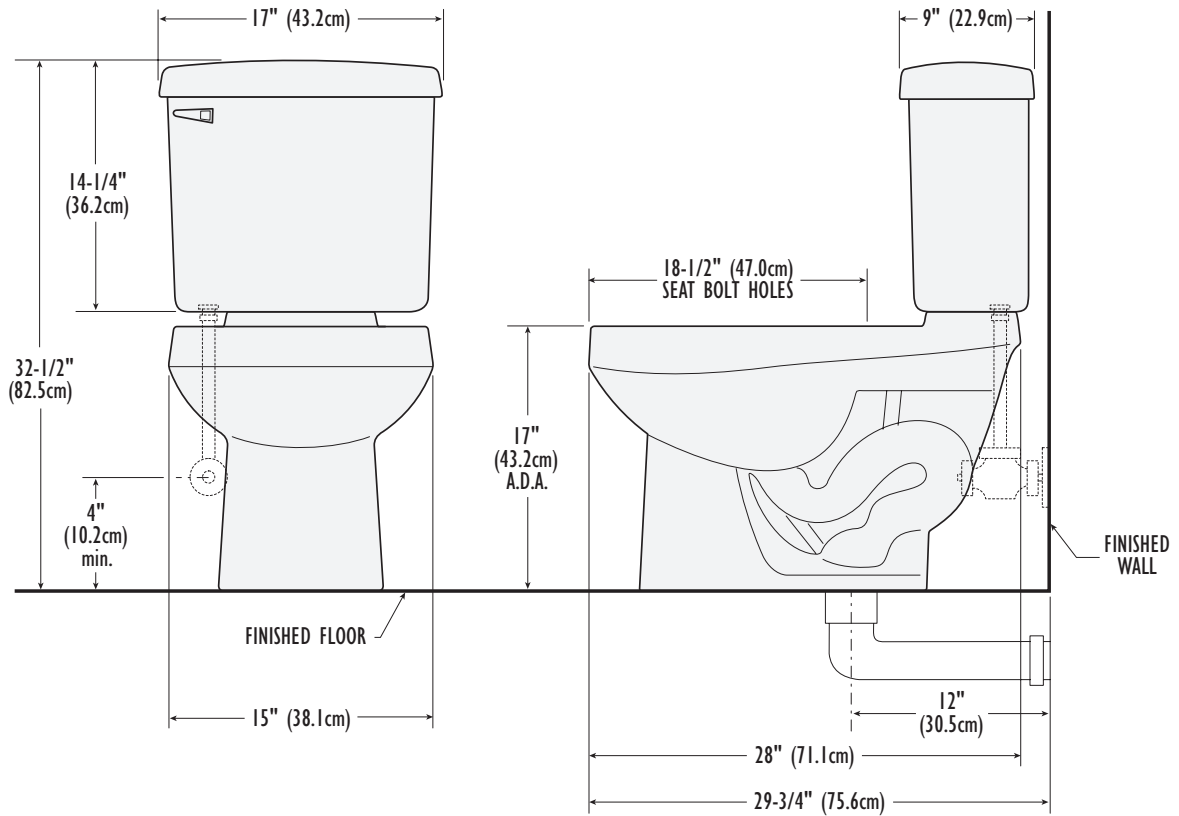

## FEATURES

2-1/8" Fully Glazed Trapway – Passes a 2" Ball

High-Efficiency Toilet (HET) with Powerful 1.28 gpf/4.8 lpf Flush

Powered by the 3" HydroSurge™ Flushing System

Flushes 600 grams of solids\*

8" x 7" Water Surface

## SPECIFICATIONS

3140-V	Elongated Bowl	59 Lbs.
3425-V	12" Rough-In Tank	30 Lbs.

See other side for additional options.

Meets ASME A112.19.2 / CSA B45.1  
Seat Not Included

\*per MaP test

THE PROVEN LEADER  
IN FLUSHING PERFORMANCE™

## DIMENSIONS

**IMPORTANT:** Dimensions of fixtures are nominal and may vary within the range of tolerance established by the standards ASME A112.19.2 / CSA B45.1. These measurements are subject to change or cancellation. No responsibility is assumed for use of superseded or voided pages.

## SPECIFICATIONS

3140-V	Elongated Bowl	59 Lbs.
3425-V	12" Rough-In Tank	30 Lbs.
3434-V	10" Rough-In Tank	29 Lbs.
3435-V	14" Rough-In Tank	34 Lbs.
3439-V	12" Right Hand Flush	30 Lbs.