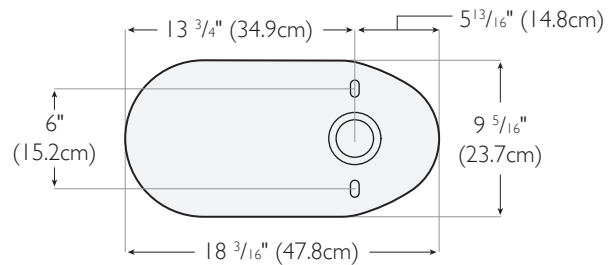

## DIMENSIONS

**IMPORTANT:** Dimensions of fixtures are nominal and may vary within the range of tolerance established by the standards A112.19.2 / CSA B45.1. These measurements are subject to change or cancellation. No responsibility is assumed for use of superseded or voided pages.

## SPECIFICATIONS

3151-V	Elongated Bowl	44 Lbs.
3490-V	12" Rough-In Dual-Flush Tank	29 Lbs.