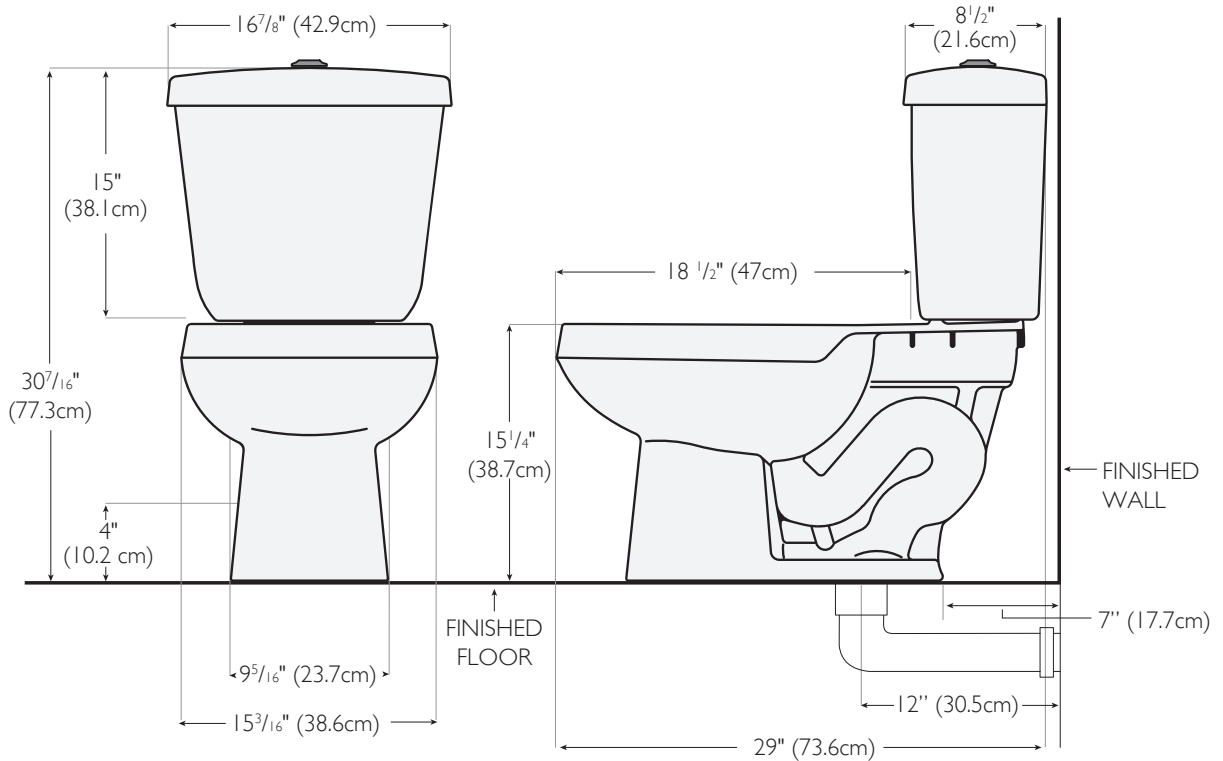

## FEATURES

Dual-Flush, High-Efficiency Toilet (HET) with Powerful 1.28 gpf / 4.8 lpf Full Flush and 1.0 gpf / 3.8 lpf Reduced Flush.

2" Fully Glazed Trapway to ensure smoothest flow.

6 $\frac{1}{2}$ " x 8 $\frac{1}{4}$ " Water Surface for cleaner bowl.

## SPECIFICATIONS

3151-V	Elongated Bowl	44 Lbs.
3490-V	12" Rough-In Dual-Flush Tank	29 Lbs.

Meets ASME A112.19.2 / CSA B45.1 & ASME A112.12.14  
Seat Not Included

THE PROVEN LEADER  
IN FLUSHING PERFORMANCE™

## DIMENSIONS

**IMPORTANT:** Dimensions of fixtures are nominal and may vary within the range of tolerance established by the standards A112.19.2 / CSA B45.1. These measurements are subject to change or cancellation. No responsibility is assumed for use of superseded or voided pages.

## SPECIFICATIONS

3151-V	Elongated Bowl	44 Lbs.
3490-V	12" Rough-In Dual-Flush Tank	29 Lbs.