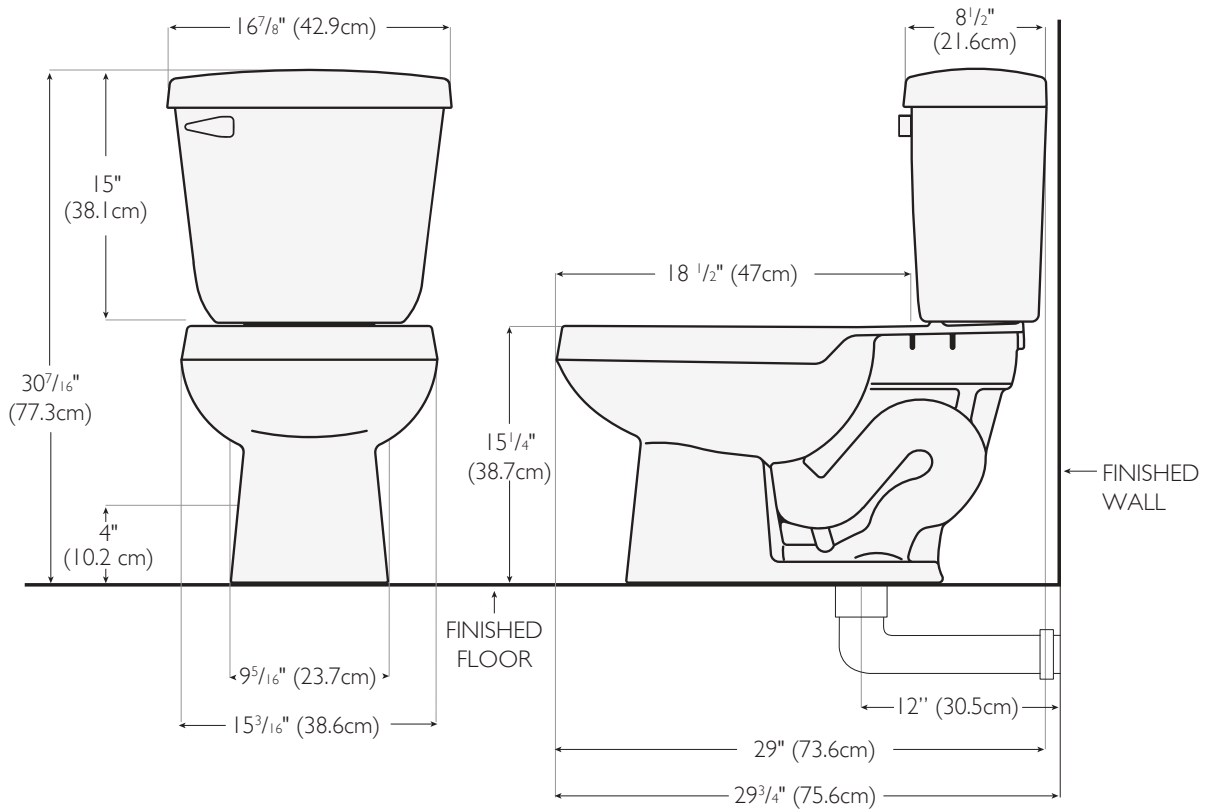

MEDALIST EL HET

Model 3151-3486

FEATURES

2" Fully Glazed Trapway

High-Efficiency Toilet (HET) with Powerful 1.28 gpf / 4.8 lpf Flush

3" HydroSurge™ Flushing System

Flushes 600 grams of solids*

6 1/2" x 8 1/4" Water Surface

Meets ASME A112.19.2 / CSA B45.1
Seat Not Included

*per MaP test

THE PROVEN LEADER
IN FLUSHING PERFORMANCE™

MEDALIST EL HET

Model 3151-3486

DIMENSIONS

IMPORTANT: Dimensions of fixtures are nominal and may vary within the range of tolerance established by the standards ASME A112.19.2 / CSA B45.1. These measurements are subject to change or cancellation. No responsibility is assumed for use of superseded or voided pages.

SPECIFICATIONS

3151-V	Elongated Bowl	44 Lbs.
3486-V	12" Rough-In Tank	29 Lbs.
3487-V	10" Rough-In Tank	24 Lbs.
3488-V	14" Rough-In Tank	31 Lbs.
3489-V	12" Right Hand Flush	29 Lbs.

COLORS

02: White

Other: Refer to price book for additional colors/finishes