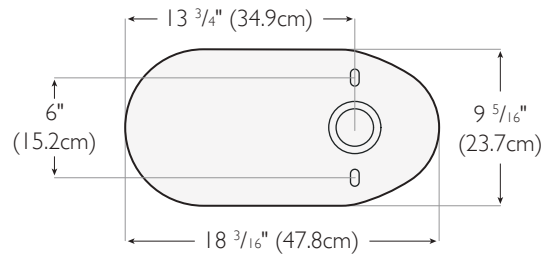

MEDALIST EL HET

Model 3151-3486

FEATURES

2" Fully Glazed Trapway

High-Efficiency Toilet (HET) with Powerful 1.28 gpf / 4.8 lpf Flush

3" HydroSurge™ Flushing System

Flushes 600 grams of solids*

6 1/2" x 8 1/4" Water Surface

Meets ASME A112.19.2 / CSA B45.1
Seat Not Included

*per MaP test

THE PROVEN LEADER
IN FLUSHING PERFORMANCE™

MEDALIST EL HET

Model 3151-3486

DIMENSIONS

IMPORTANT: Dimensions of fixtures are nominal and may vary within the range of tolerance established by the standards ASME A112.19.2 / CSA B45.1. These measurements are subject to change or cancellation. No responsibility is assumed for use of superseded or voided pages.

SPECIFICATIONS

3151-V	Elongated Bowl	44 Lbs.
3486-V	12" Rough-In Tank	29 Lbs.
3487-V	10" Rough-In Tank	24 Lbs.
3488-V	14" Rough-In Tank	31 Lbs.
3489-V	12" Right Hand Flush	29 Lbs.

COLORS

02: White

Other: Refer to price book for additional colors/finishes