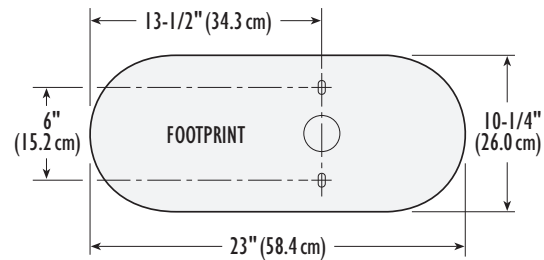

## DIMENSIONS

**IMPORTANT:** Dimensions of fixtures are nominal and may vary within the range of tolerance established by the standards ASME A112.19.2 / CSA B45.1. These measurements are subject to change or cancellation. No responsibility is assumed for use of superseded or voided pages.

## SPECIFICATIONS

3213-V	Round Front Bowl	55 Lbs.
3473-V	12" Rough-In Tank	33 Lbs.