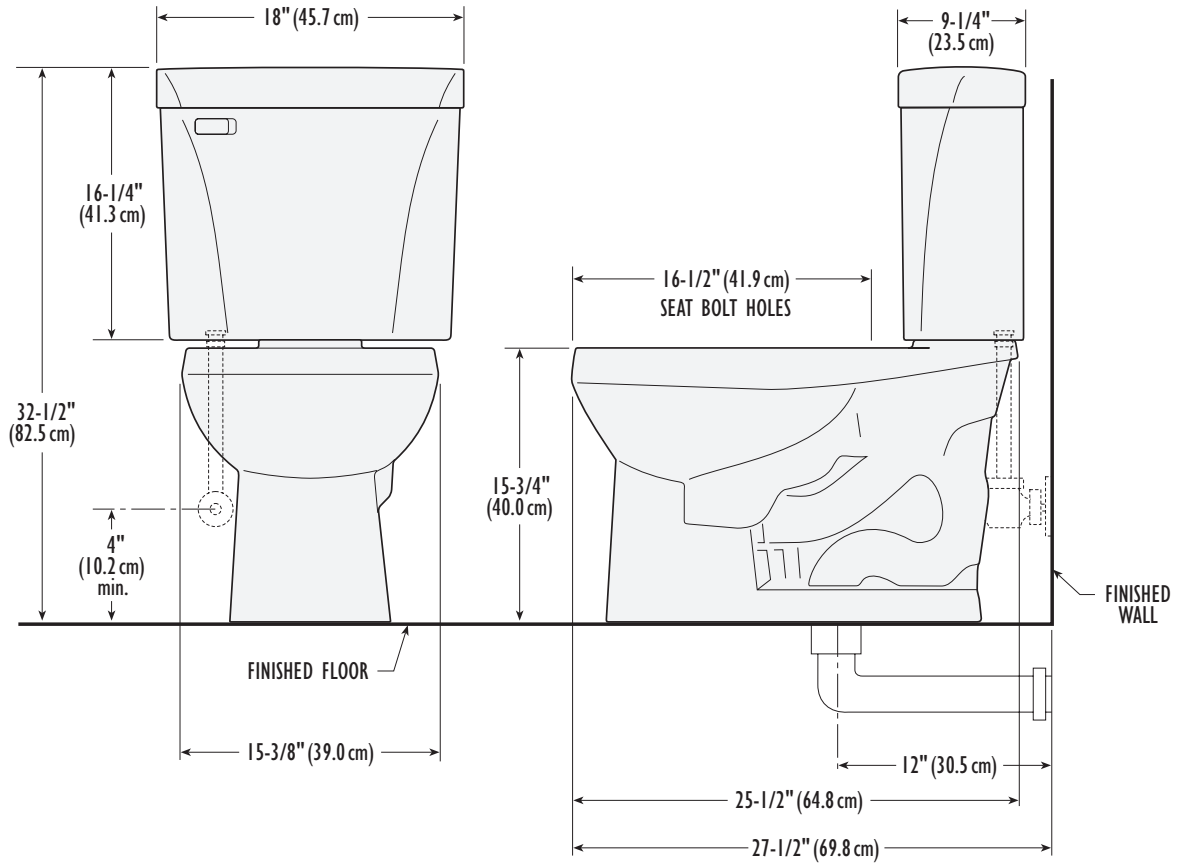

## FEATURES

2-1/8" Fully Glazed Trapway – Passes a 2" Ball

High-Efficiency Toilet (HET) with Powerful 1.28 gpf/4.8 lpf Flush

Powered by the 3" HydroSurge™ Flushing System

Flushes 600 grams of solids\*

8" x 7" Water Surface

## SPECIFICATIONS

3213-V	Round Front Bowl	55 Lbs.
3473-V	12" Rough-In Tank	33 Lbs.

**HYDRO SURGE™**  
FLUSHING SYSTEM

Meets ASME A112.19.2 / CSA B45.1  
Seat Not Included

\*per MaP test

THE PROVEN LEADER  
IN FLUSHING PERFORMANCE™

## DIMENSIONS

**IMPORTANT:** Dimensions of fixtures are nominal and may vary within the range of tolerance established by the standards ASME A112.19.2 / CSA B45.1. These measurements are subject to change or cancellation. No responsibility is assumed for use of superseded or voided pages.

## SPECIFICATIONS

3213-V	Round Front Bowl	55 Lbs.
3473-V	12" Rough-In Tank	33 Lbs.