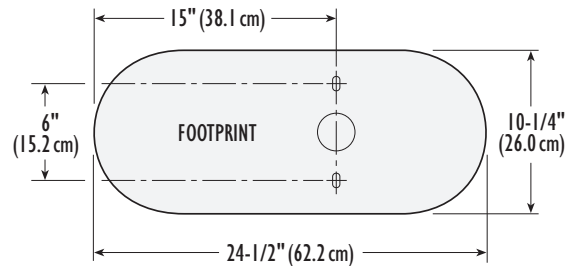

SPECIFICATIONS

3137-V	Elongated Bowl	57 Lbs.
3473-V	12" Rough-In Tank	33 Lbs.

HYDRO SURGE™
FLUSHING SYSTEM

Meets ASME A112.19.2 / CSA B45.1
Seat Not Included

*per MaP test

THE PROVEN LEADER
IN FLUSHING PERFORMANCE™

Vortens®

HURRICANE EL HET

Model 3137-3473

DIMENSIONS

IMPORTANT: Dimensions of fixtures are nominal and may vary within the range of tolerance established by the standards ASME A112.19.2 / CSA B45.1. These measurements are subject to change or cancellation. No responsibility is assumed for use of superseded or voided pages.

SPECIFICATIONS

3137-V	Elongated Bowl	57 Lbs.
3473-V	12" Rough-In Tank	33 Lbs.

COLORS

02: White

Other: Refer to price book for additional colors/finishes

Color number is indicated between part number and letter suffix (i.e. 3464-02-V)