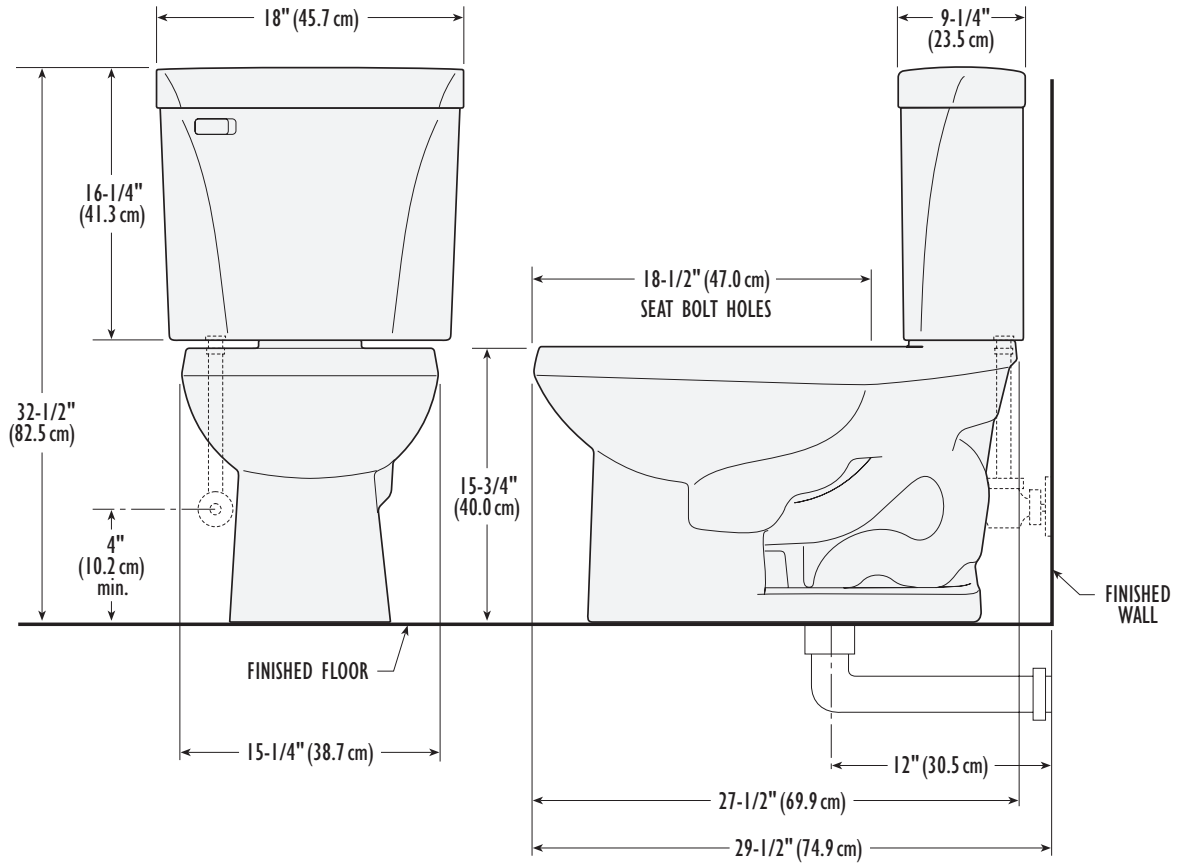

HURRICANE EL HET

Model 3137-3473

FEATURES

2-1/8" Fully Glazed Trapway –
Passes a 2" Ball

High-Efficiency Toilet (HET) with
Powerful 1.28 gpf/4.8 lpf Flush

Powered by the 3" HydroSurge™
Flushing System

Flushes 800 grams of solids*

SPECIFICATIONS

3137-V	Elongated Bowl	57 Lbs.
3473-V	12" Rough-In Tank	33 Lbs.

HYDRO SURGE™
FLUSHING SYSTEM

Meets ASME A112.19.2 / CSA B45.1
Seat Not Included

*per MaP test

THE PROVEN LEADER
IN FLUSHING PERFORMANCE™

Vortens®

HURRICANE EL HET

Model 3137-3473

DIMENSIONS

IMPORTANT: Dimensions of fixtures are nominal and may vary within the range of tolerance established by the standards ASME A112.19.2 / CSA B45.1. These measurements are subject to change or cancellation. No responsibility is assumed for use of superseded or voided pages.

SPECIFICATIONS

3137-V	Elongated Bowl	57 Lbs.
3473-V	12" Rough-In Tank	33 Lbs.

COLORS

02: White

Other: Refer to price book for additional colors/finishes

Color number is indicated between part number and letter suffix (i.e. 3464-02-V)