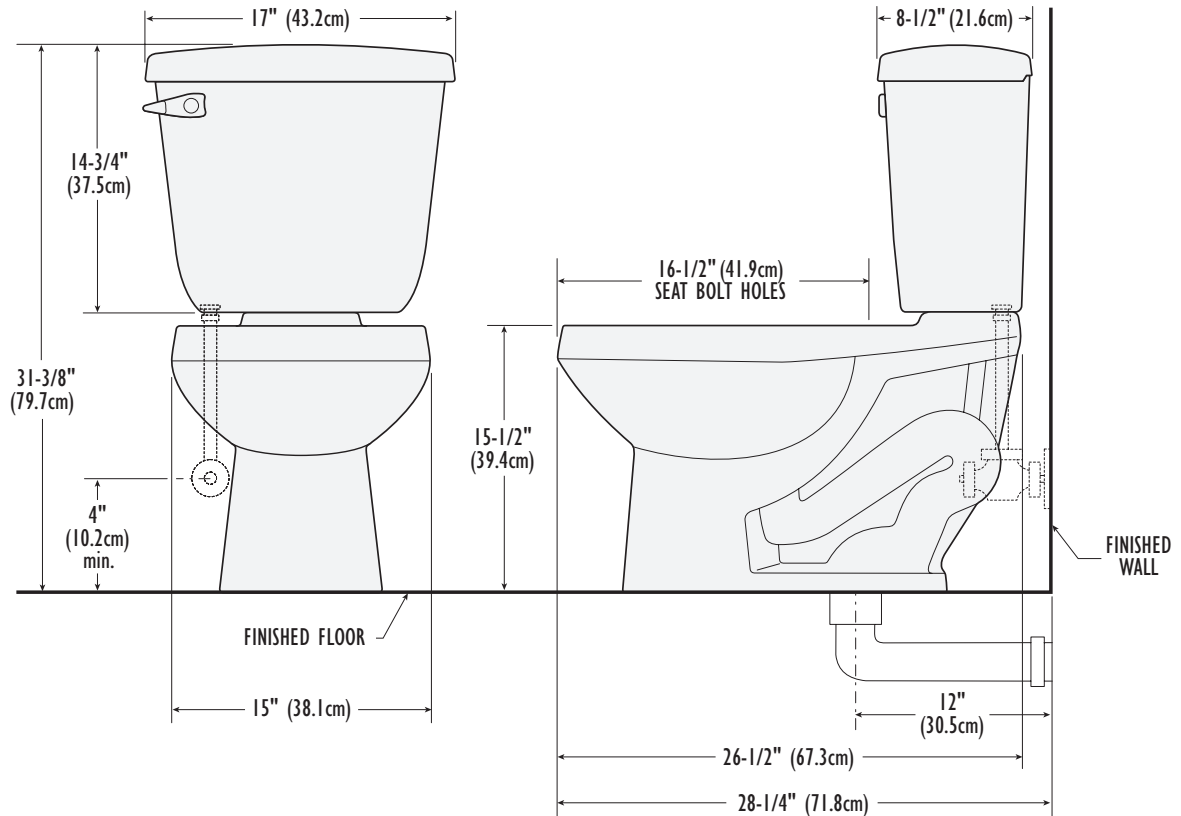

## FEATURES

2-1/8" Fully Glazed Trapway –  
Passes a 2" Ball

High-Efficiency Toilet (HET) with  
Powerful 1.28 gpf/4.8 lpf Flush

Powered by the 2" HydroSurge™  
Flushing System

Flushes 800 grams of solids\*

## SPECIFICATIONS

3215-V Round Front Bowl 49 Lbs.

3479-V 12" Rough-In Tank 29 Lbs.

Meets ASME A112.19.2 / CSA B45.1  
Seat Not Included

\*per MaP test

THE PROVEN LEADER  
IN FLUSHING PERFORMANCE™

## DIMENSIONS

**IMPORTANT:** Dimensions of fixtures are nominal and may vary within the range of tolerance established by the standards ASME A112.19.2 / CSA B45.1. These measurements are subject to change or cancellation. No responsibility is assumed for use of superseded or voided pages.

## SPECIFICATIONS

3215-V	Round Front Bowl	49 Lbs.
3479-V	12" Rough-In Tank	29 Lbs.
3480-V	10" Rough-In Tank	20 Lbs.
3481-V	14" Rough-In Tank	28 Lbs.
3482-V	12" Right Hand Flush	29 Lbs.