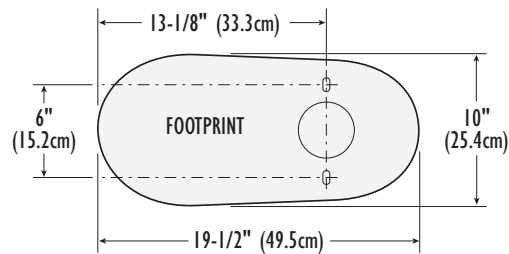

## SPECIFICATIONS

3215-V Round Front Bowl 49 Lbs.

3479-V 12" Rough-In Tank 29 Lbs.

Meets ASME A112.19.2 / CSA B45.1  
Seat Not Included

\*per MaP test

THE PROVEN LEADER  
IN FLUSHING PERFORMANCE™

## DIMENSIONS

**IMPORTANT:** Dimensions of fixtures are nominal and may vary within the range of tolerance established by the standards ASME A112.19.2 / CSA B45.1. These measurements are subject to change or cancellation. No responsibility is assumed for use of superseded or voided pages.

## SPECIFICATIONS

3215-V	Round Front Bowl	49 Lbs.
3479-V	12" Rough-In Tank	29 Lbs.
3480-V	10" Rough-In Tank	20 Lbs.
3481-V	14" Rough-In Tank	28 Lbs.
3482-V	12" Right Hand Flush	29 Lbs.