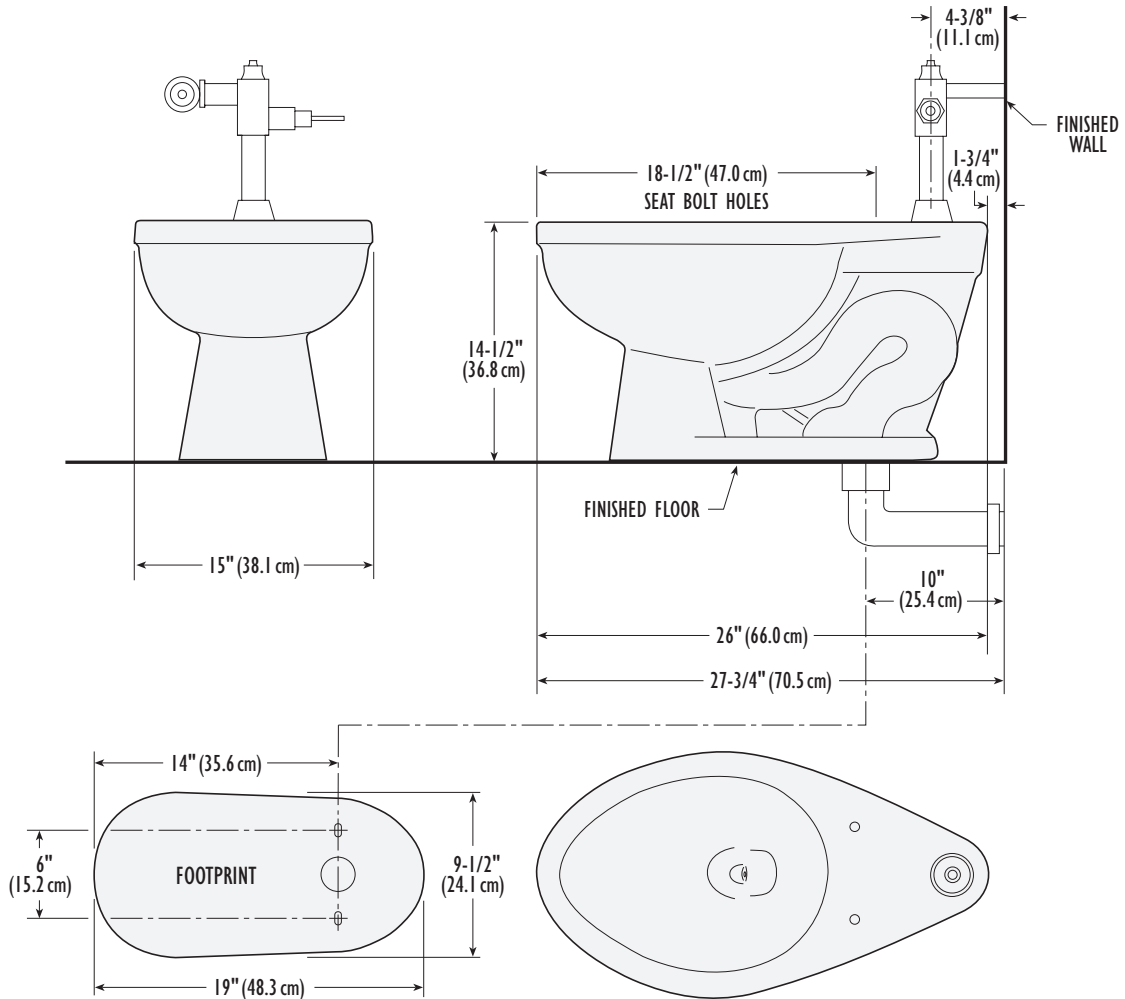

Flushes 1,000 grams of solids*

Equipped with – 1-1/2" Brass Top Spud

Extra-Large 10" x 12" Water Surface

5-Year Warranty on Vitreous China

V-Gloss™ High-Gloss Vitreous China –
Durable, Nonporous

Bowl Shape Compatible with Bemis®
1955CT Toilet Seat

SPECIFICATIONS

3115-V 10" Rough-In Bowl 46 Lbs.

Meets ASME A112.19.2 / CSA B45.1
Seat and Flush Valve Not Included

*per MaP test

THE PROVEN LEADER
IN FLUSHING PERFORMANCE™

Vortens®

VIENNA EL FLUX HET

Model 3115

DIMENSIONS

IMPORTANT: Dimensions of fixtures are nominal and may vary within the range of tolerance established by the standards ASME A112.19.2 / CSA B45.1. These measurements are subject to change or cancellation. No responsibility is assumed for use of superseded or voided pages.

SPECIFICATIONS

3115-V 10" Rough-In Bowl 46 Lbs.

COLORS

02: White

Other: Refer to price book for additional colors/finishes

Color number is indicated between part number and letter suffix (i.e. 3464-02-V)

U.S. CUSTOMER SERVICE
Toll Free: 866-821-2811
customerservice@vortens.com
ussales@vortens.com
www.vortens.com