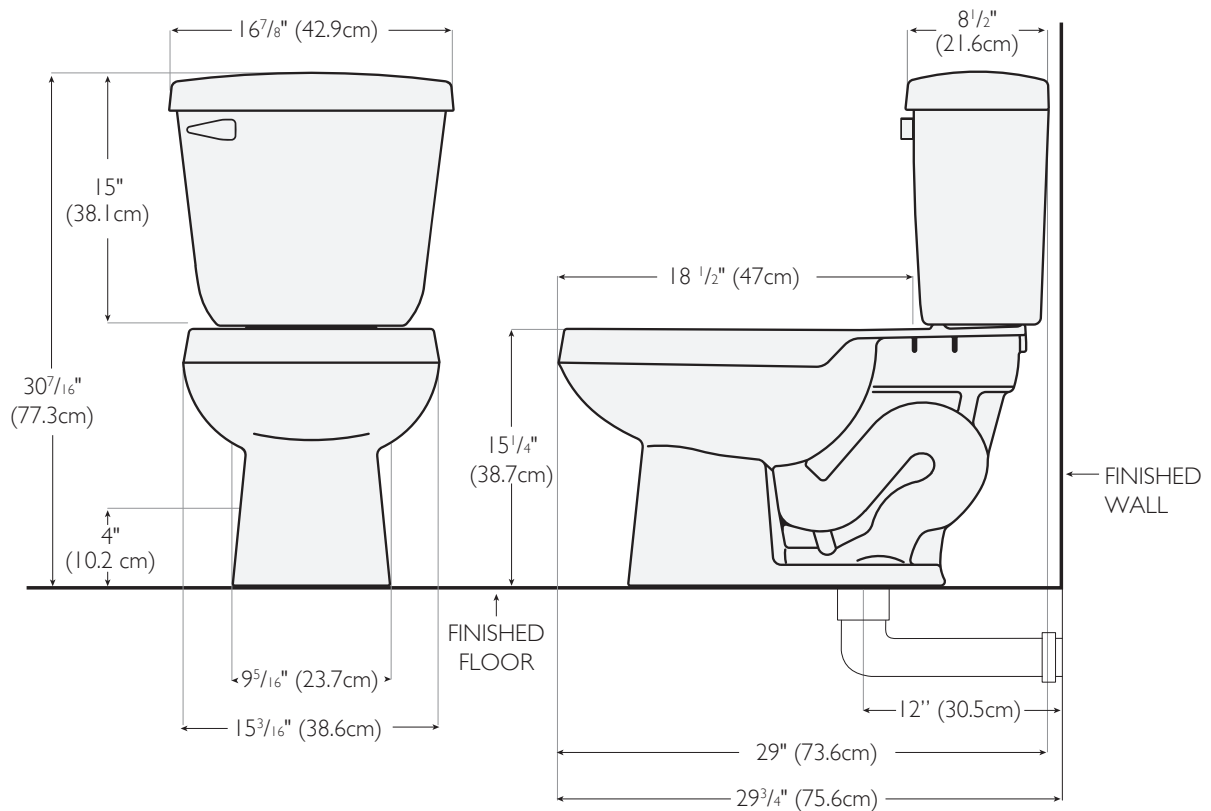

## FEATURES

2" Fully Glazed Trapway

Powerful & Efficient 1.6 gpf / 6.0 lpf

Flushes 800 grams of solids\*

6 1/2" x 8 1/4" Water Surface

5-Year Warranty on Vitreous China

3-Year Warranty on Component  
and/or Accessory Parts

## SPECIFICATIONS

3151-V Elongated Bowl 44 Lbs.

3494-V 12" Rough-In Tank 29 Lbs.

Meets ASME A112.19.2 / CSA B45.1  
Seat Not Included  
\*Per internal testing by Corona

THE PROVEN LEADER  
IN FLUSHING PERFORMANCE™

## DIMENSIONS

**IMPORTANT:** Dimensions of fixtures are nominal and may vary within the range of tolerance established by the standards ASME A112.19.2 / CSA B45.1. These measurements are subject to change or cancellation. No responsibility is assumed for use of superseded or voided pages.

## SPECIFICATIONS

3151-V	Elongated Bowl	44 Lbs.
3494-V	12" Rough-In Tank	29 Lbs.