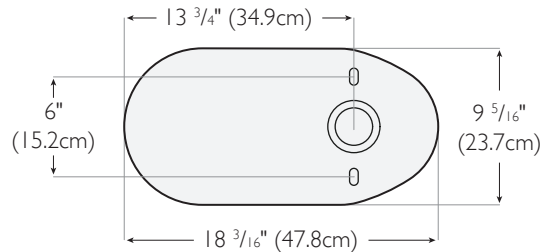

## DIMENSIONS

**IMPORTANT:** Dimensions of fixtures are nominal and may vary within the range of tolerance established by the standards ASME A112.19.2 / CSA B45.1. These measurements are subject to change or cancellation. No responsibility is assumed for use of superseded or voided pages.

## SPECIFICATIONS

3151-V	Elongated Bowl	44 Lbs.
3494-V	12" Rough-In Tank	29 Lbs.