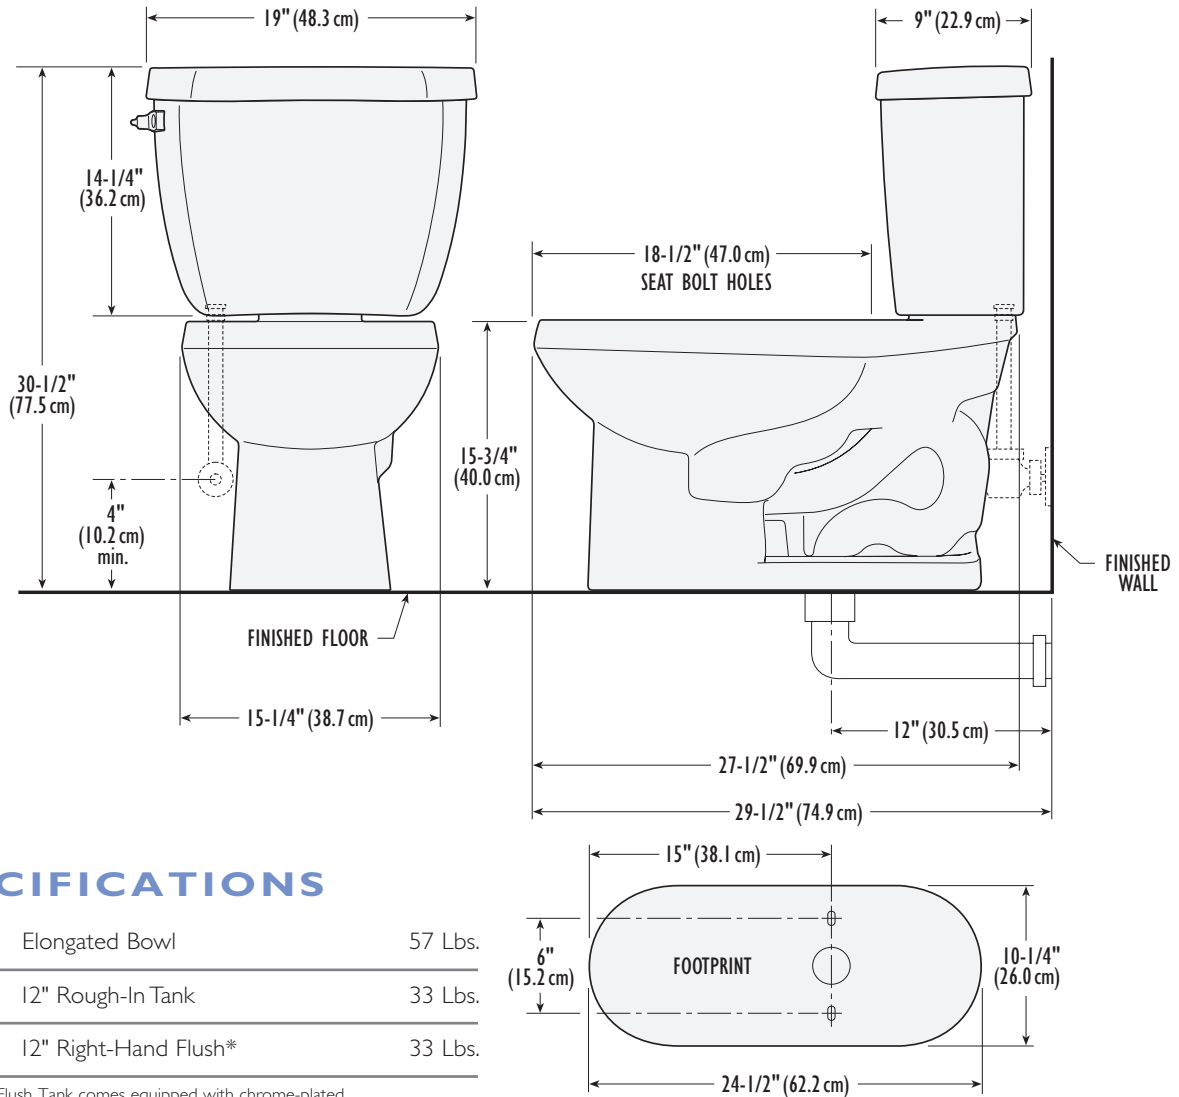

SPECIFICATIONS

3137-V Elongated Bowl 57 Lbs.

3469-V 12" Rough-In Tank 33 Lbs.

3476-V 12" Right-Hand Flush* 33 Lbs.

*Right-Hand Flush Tank comes equipped with chrome-plated all-metal flush lever.

Meets ASME A112.19.2 / CSA B45.1
Seat Not Included

THE PROVEN LEADER
IN FLUSHING PERFORMANCE™

FORZA EL

Model 3137-3469

DIMENSIONS

IMPORTANT: Dimensions of fixtures are nominal and may vary within the range of tolerance established by the standards ASME A112.19.2 / CSA B45.1. These measurements are subject to change or cancellation. No responsibility is assumed for use of superseded or voided pages.

SPECIFICATIONS

3137-V	Elongated Bowl	57 Lbs.
3469-V	12" Rough-In Tank	33 Lbs.
3476-V	12" Right-Hand Flush*	33 Lbs.

*Right-Hand Flush Tank comes equipped with chrome-plated all-metal flush lever.

COLORS

02: White