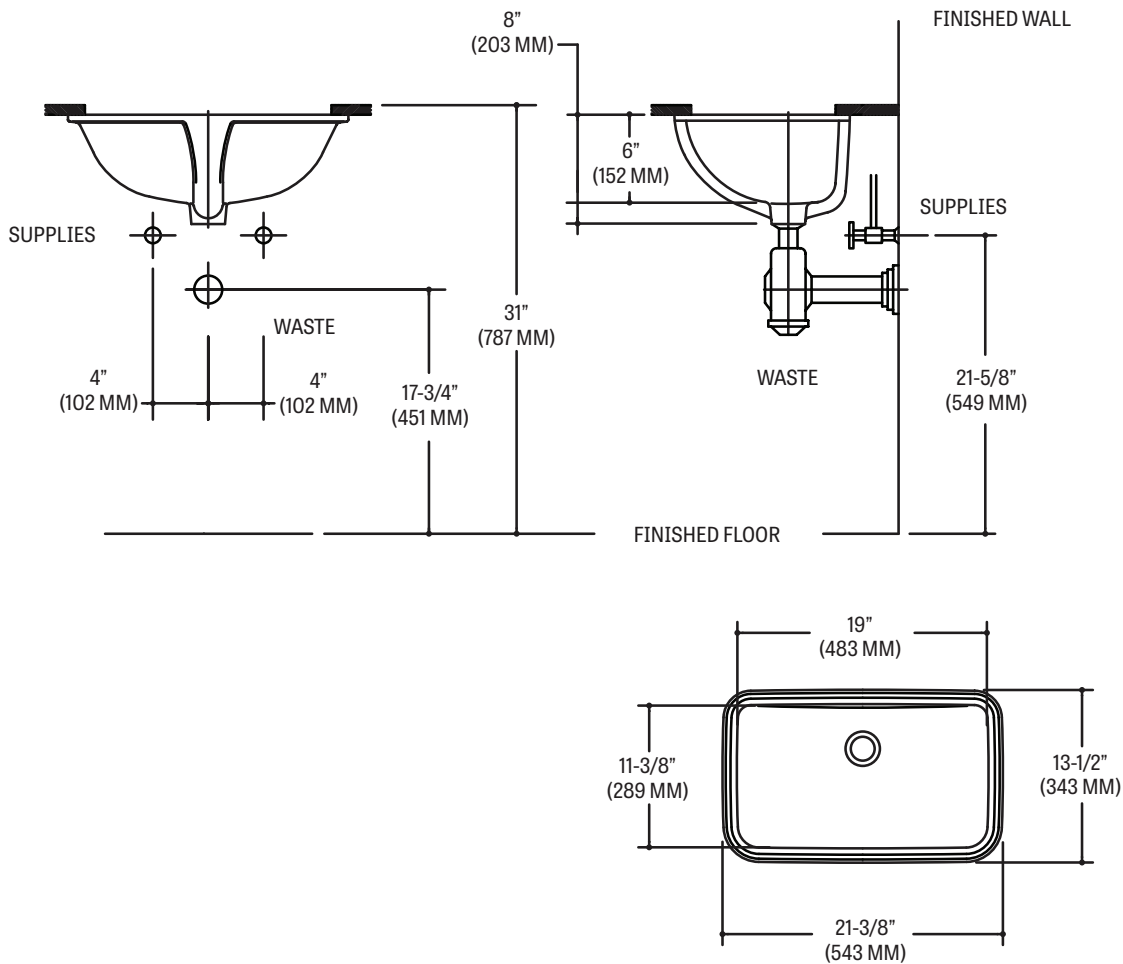

Meets ASME A112.19.2 / CSA B45.1
Faucet Not Included

THE PROVEN LEADER
IN FLUSHING PERFORMANCE™

TRIPOLI

Model 3768

DIMENSIONS

IMPORTANT: Fixture performance and specifications meet or exceed ASME A112.19.2-2018/CSA B45.1-13 standards, and other state and local codes.

SPECIFICATIONS

376802V Basin 27 Lbs.

Dimensions 21-3/8" x 13-1/2" Rectangular

Note: these dimensions are nominal and subject to change without notice.

COLORS

02: White

U.S. CUSTOMER SERVICE
www.vortens.com