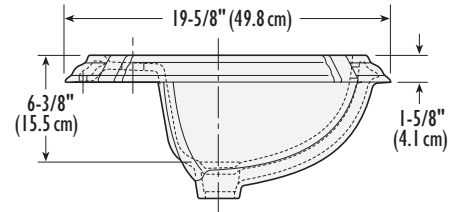

## SPECIFICATIONS

3351-V	4" Basin	23 Lbs.
3352-V	8" Basin	23 Lbs.
3353-V	Single Hole Basin	23 Lbs.
Dimensions	23-1/2" x 19-5/8" Oval	

Meets ASME A112.19.2 / CSA B45.1  
Faucet Not Included

THE PROVEN LEADER  
IN FLUSHING PERFORMANCE™

## DIMENSIONS

**IMPORTANT:** Dimensions of fixtures are nominal and may vary within the range of tolerance established by the standards ASME A112.19.2 / CSA B45.1. These measurements are subject to change or cancellation. No responsibility is assumed for use of superseded or voided pages.

## SPECIFICATIONS

3351-V	4" Basin	23 Lbs.
3352-V	8" Basin	23 Lbs.
3353-V	Single Hole Basin	23 Lbs.
Dimensions	23-1/2" x 19-5/8" Oval	

A.D.A. Lavatory Installation Requirements: Lavatories shall be mounted with rim/counter surface no higher than 34 inches (86.4 cm) above finished floor. Provide a clearance range of 27 - 29 inches (68.6 - 73.7 cm) from the floor to the lavatory bottom or lavatory apron depending upon the type installed. For complete details on installation requirements, see A.D.A. Installation Handbook.