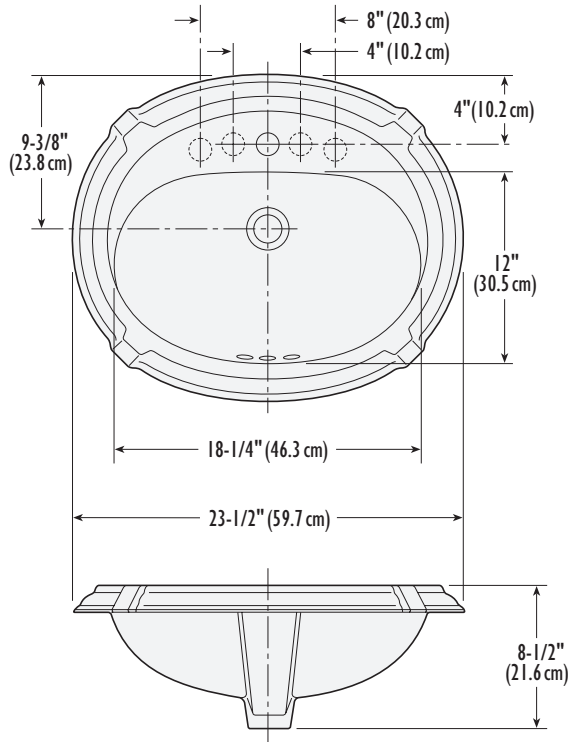

## SPECIFICATIONS

3351-V	4" Basin	23 Lbs.
3352-V	8" Basin	23 Lbs.
3353-V	Single Hole Basin	23 Lbs.
Dimensions	23-1/2" x 19-5/8" Oval	

Meets ASME A112.19.2 / CSA B45.1  
Faucet Not Included

THE PROVEN LEADER  
IN FLUSHING PERFORMANCE™

## DIMENSIONS

**IMPORTANT:** Dimensions of fixtures are nominal and may vary within the range of tolerance established by the standards ASME A112.19.2 / CSA B45.1. These measurements are subject to change or cancellation. No responsibility is assumed for use of superseded or voided pages.

## SPECIFICATIONS

3351-V	4" Basin	23 Lbs.
3352-V	8" Basin	23 Lbs.
3353-V	Single Hole Basin	23 Lbs.
Dimensions	23-1/2" x 19-5/8" Oval	

A.D.A. Lavatory Installation Requirements: Lavatories shall be mounted with rim/counter surface no higher than 34 inches (86.4 cm) above finished floor. Provide a clearance range of 27 - 29 inches (68.6 - 73.7 cm) from the floor to the lavatory bottom or lavatory apron depending upon the type installed. For complete details on installation requirements, see A.D.A. Installation Handbook.