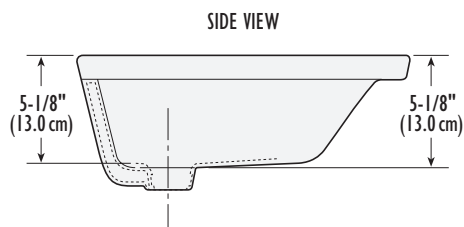

SPECIFICATIONS

3368-V	Basin	14 Lbs.
Dimensions	21" x 13-1/2" Rectangular	

A.D.A. Lavatory Installation Requirements: Lavatories shall be mounted with rim/ counter surface no higher than 34 inches (86.4 cm) above finished floor. Provide a clearance range of 27 - 29 inches (68.6 - 73.7 cm) from the floor to the lavatory bottom or lavatory apron depending upon the type installed. For complete details on installation requirements, see A.D.A. Installation Handbook.

COLORS

02: White

Other: Refer to price book for additional colors/finishes

Color number is indicated between part number and letter suffix (i.e. 3464-02-V)