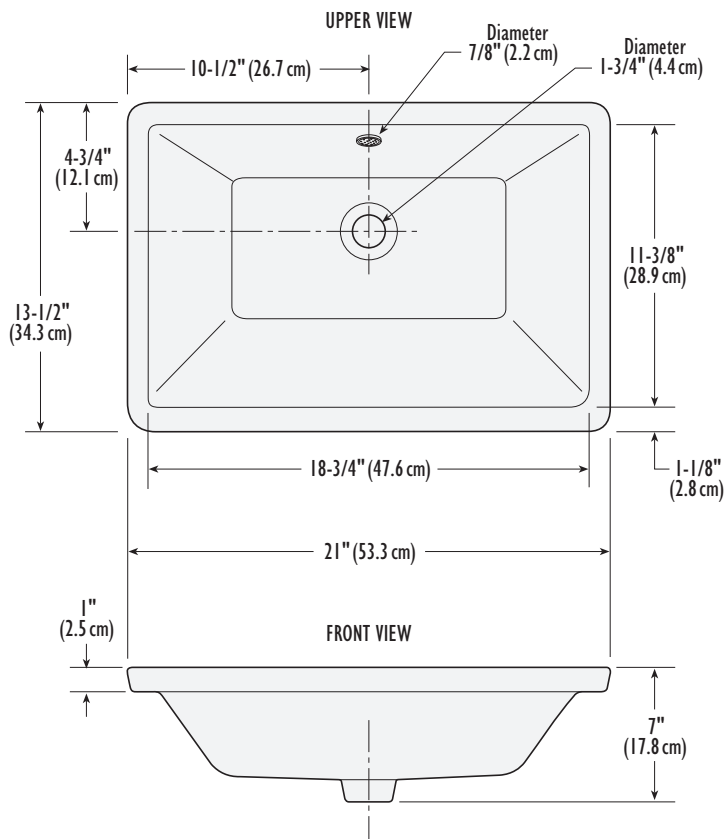

## SPECIF

3368-V	Basin	14 Lbs.
Dimensions	21" x 13-1/2" Rectangular	

THE PROVEN LEADER  
IN FLUSHING PERFORMANCE™

## DIMENSIONS

**IMPORTANT:** Dimensions of fixtures are nominal and may vary within the range of tolerance established by the standards ASME A112.19.2 / CSA B45.1. These measurements are subject to change or cancellation. No responsibility is assumed for use of superseded or voided pages.

## SPECIFICATIONS

3368-V	Basin	14 Lbs.
Dimensions	21" x 13-1/2" Rectangular	

A.D.A. Lavatory Installation Requirements: Lavatories shall be mounted with rim/ counter surface no higher than 34 inches (86.4 cm) above finished floor. Provide a clearance range of 27 - 29 inches (68.6 - 73.7 cm) from the floor to the lavatory bottom or lavatory apron depending upon the type installed. For complete details on installation requirements, see A.D.A. Installation Handbook.