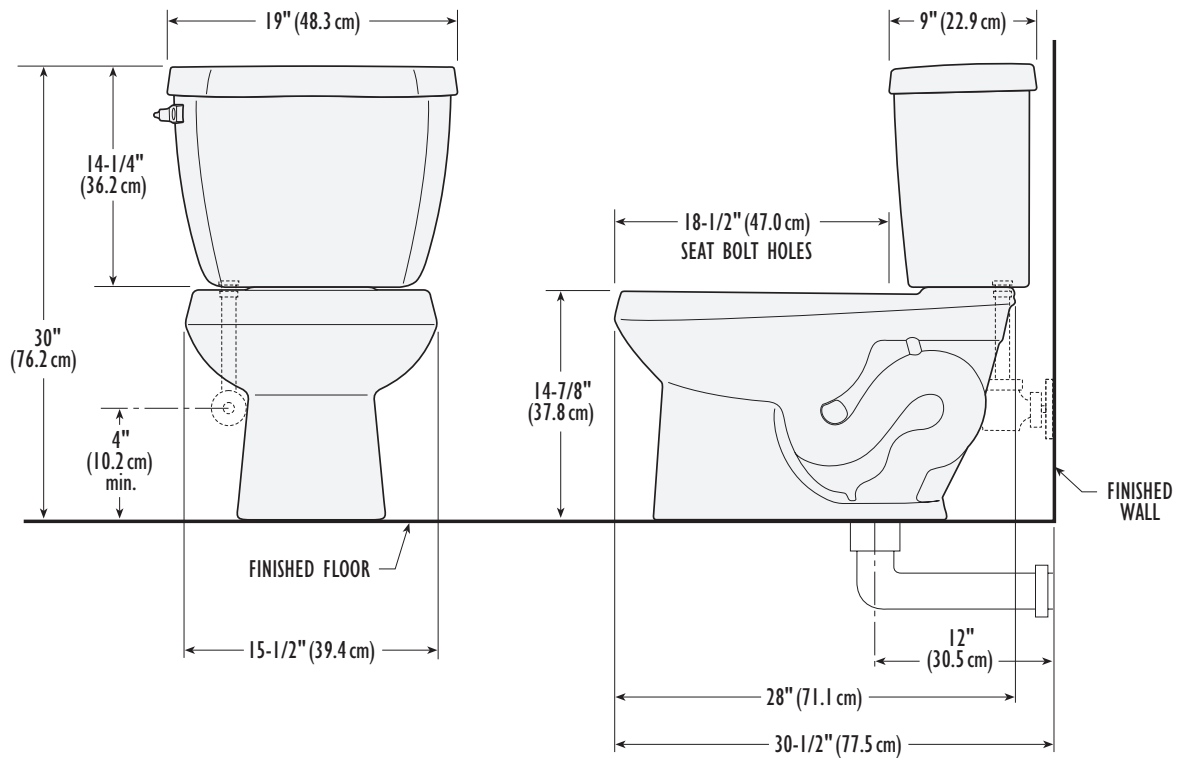

VIENNA EL

Model 3113-3464

FEATURES

2-1/8" Fully Glazed Trapway –
Passes a 2" Ball

Powerful & Efficient 1.6 gpf/6.0 lpf

Flushes 800 grams of solids per
MaP test

8-1/2" x 7" Water Surface

5-Year Warranty on Vitreous China

3464-V	12" Rough-In Tank	34 Lbs.
--------	-------------------	---------

See other side for additional options.

Meets ASME A112.19.2 / CSA B45.1
Seat Not Included

THE PROVEN LEADER
IN FLUSHING PERFORMANCE™

VIENNA EL

Model 3113-3464

DIMENSIONS

IMPORTANT: Dimensions of fixtures are nominal and may vary within the range of tolerance established by the standards ASME A112.19.2 / CSA B45.1. These measurements are subject to change or cancellation. No responsibility is assumed for use of superseded or voided pages.

SPECIFICATIONS

3113-V	Elongated Bowl	48 Lbs.
3464-V	12" Rough-In Tank	34 Lbs.
3465-V	10" Rough-In Tank	30 Lbs.
3466-V	14" Rough-In Tank	38 Lbs.
3467-V	12" Right-Hand Flush	34 Lbs.
3464-R	12" Rough-In Tank with Pilot Valve	34 Lbs.
3464-L	12" Rough-In Insulated Tank (White LH Flush)	35 Lbs.
3464-S	12" Rough-In Insulated Tank with Pilot Valve	35 Lbs.