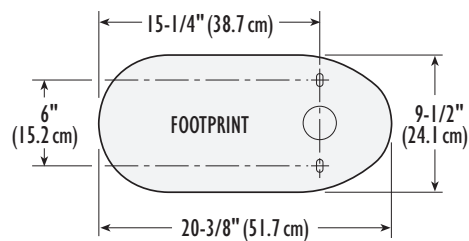

3464-V	12" Rough-In Tank	34 Lbs.
--------	-------------------	---------

See other side for additional options.

Meets ASME A112.19.2 / CSA B45.1
Seat Not Included

THE PROVEN LEADER
IN FLUSHING PERFORMANCE™

VIENNA EL

Model 3113-3464

DIMENSIONS

IMPORTANT: Dimensions of fixtures are nominal and may vary within the range of tolerance established by the standards ASME A112.19.2 / CSA B45.1. These measurements are subject to change or cancellation. No responsibility is assumed for use of superseded or voided pages.

SPECIFICATIONS

3113-V	Elongated Bowl	48 Lbs.
3464-V	12" Rough-In Tank	34 Lbs.
3465-V	10" Rough-In Tank	30 Lbs.
3466-V	14" Rough-In Tank	38 Lbs.
3467-V	12" Right-Hand Flush	34 Lbs.
3464-R	12" Rough-In Tank with Pilot Valve	34 Lbs.
3464-L	12" Rough-In Insulated Tank (White LH Flush)	35 Lbs.
3464-S	12" Rough-In Insulated Tank with Pilot Valve	35 Lbs.